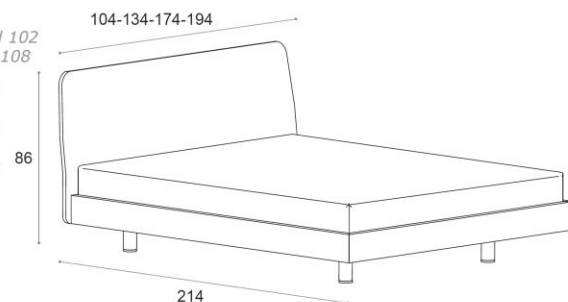

**Bedframe and
headboard finishes:**

White 101
Ash 103
White Ashwood 102
Grey Ashwood 108
Light Elm 106
White Elm 107
Juta Elm 109
Matt lacquered
Ashwood
Matt lacquered
colours